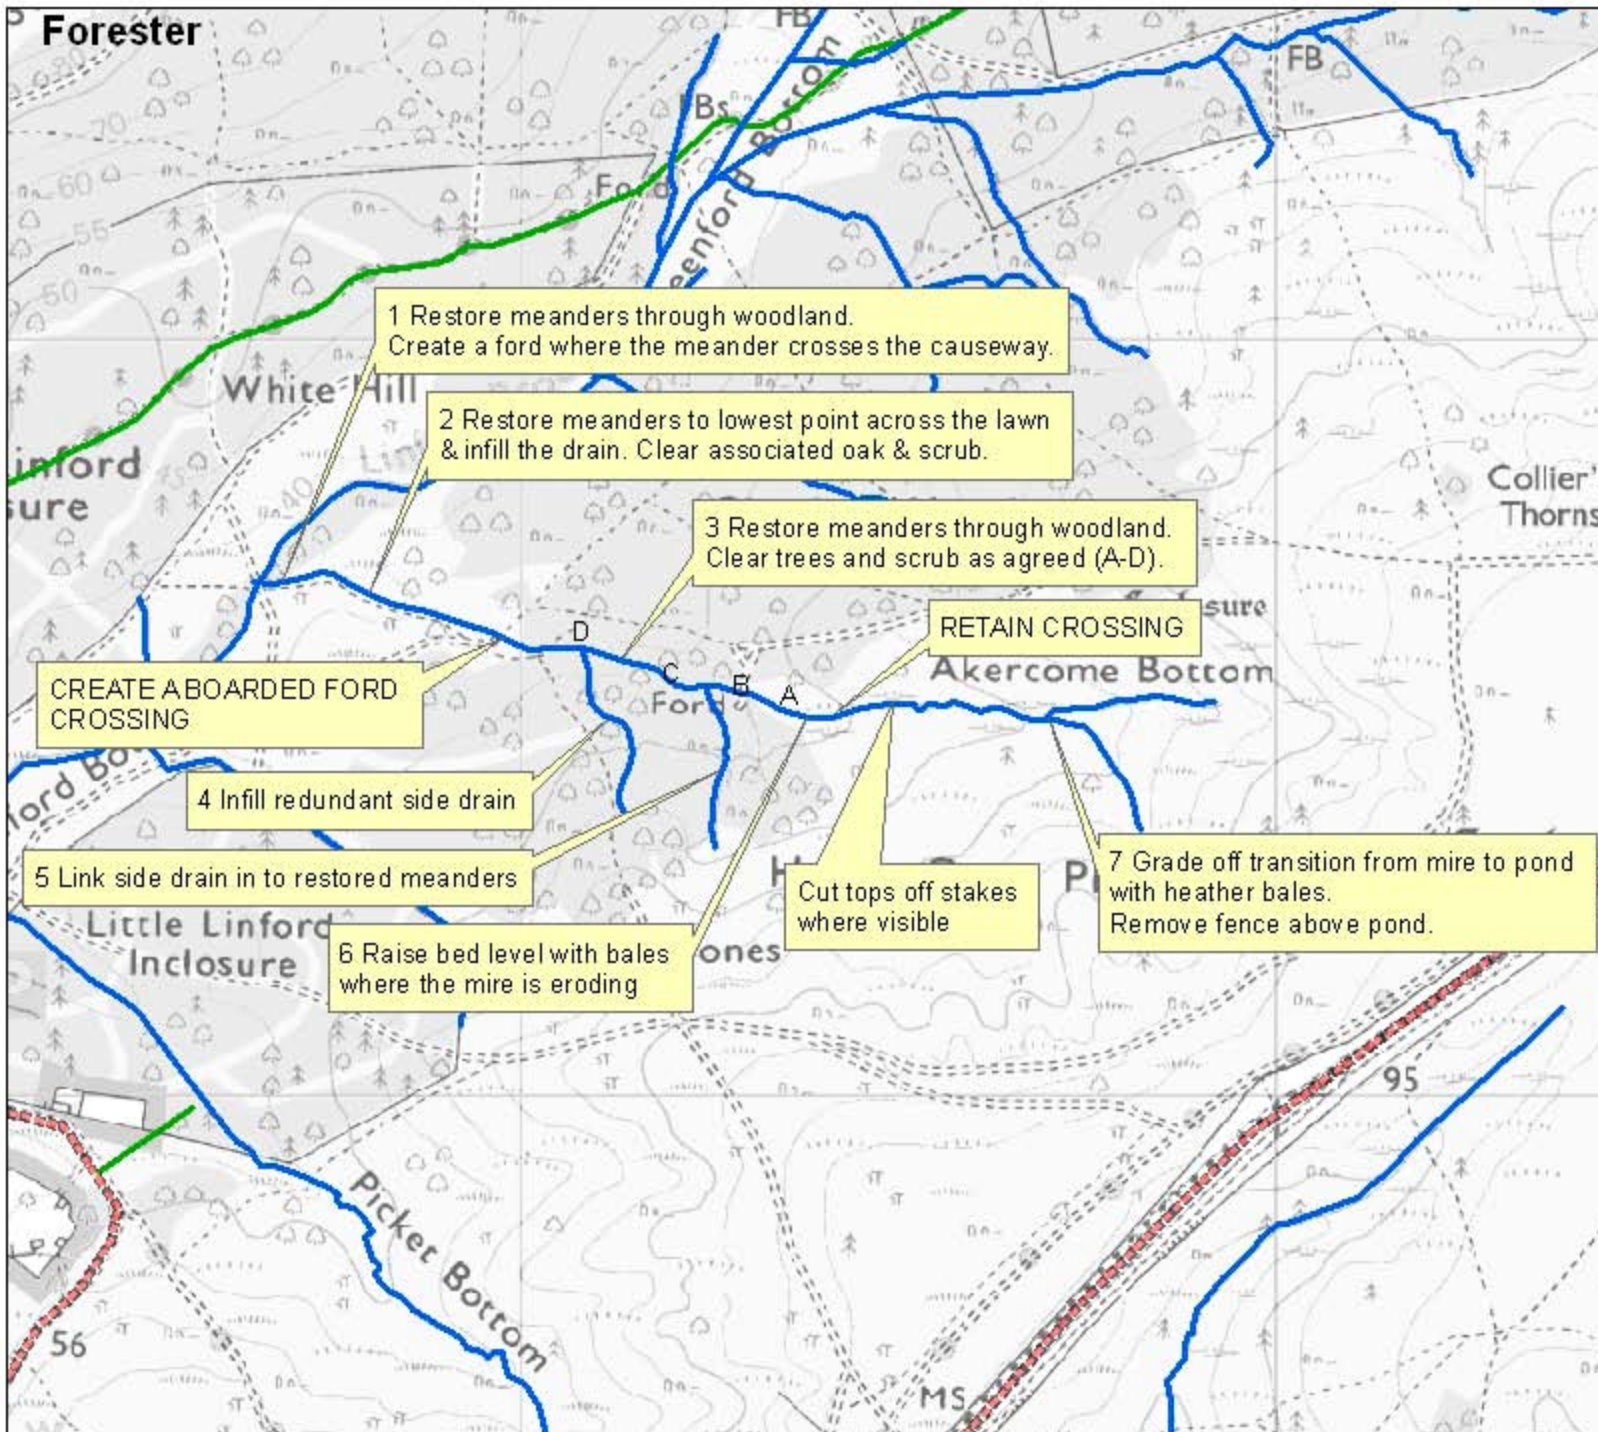

Forestry Commission
England

AKERCOME BOTTOM Draft Proposal Map

Legend

- Existing watercourse
- Public roads
- Forest roads

0 125 250 500 Meters

© Crown Copyright. All Rights Reserved.
Forestry Commission. 100025498 2008